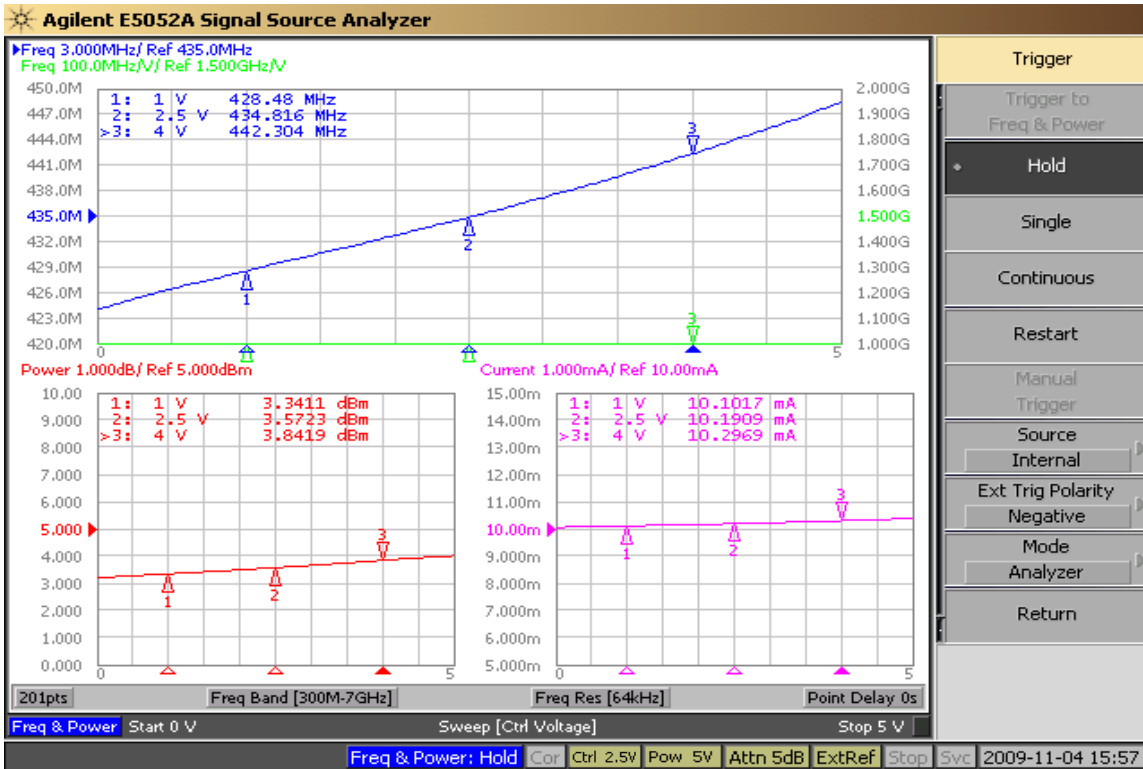

435MHz VCO Data Sheet

Output Frequency & Power

Trigger

Trigger to Freq & Power

Hold

Single

Continuous

Restart

Manual Trigger

Source Internal

Ext Trig Polarity Negative

Mode Analyzer

Return

Phase Noise

Trigger

Trigger to Phase Noise

Hold

Single

Continuous

Restart

Manual Trigger

Source Internal

Ext Trig Polarity Negative

Return