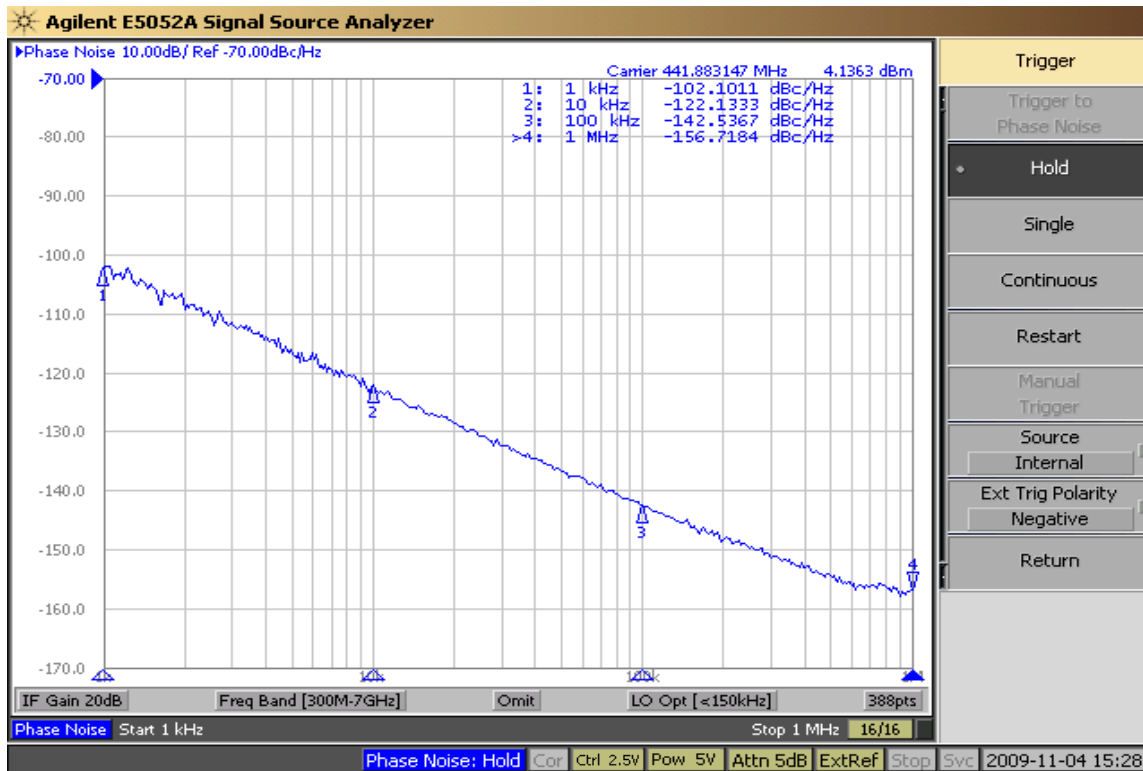

435MHz VCO Data Sheet

Output Frequency & Power

Trigger

Trigger to Freq & Power

Hold

Single

Continuous

Restart

Manual Trigger

Source Internal

Ext Trig Polarity Negative

Mode Analyzer

Return

Phase Noise

Trigger

Trigger to Phase Noise

Hold

Single

Continuous

Restart

Manual Trigger

Source Internal

Ext Trig Polarity Negative

Return