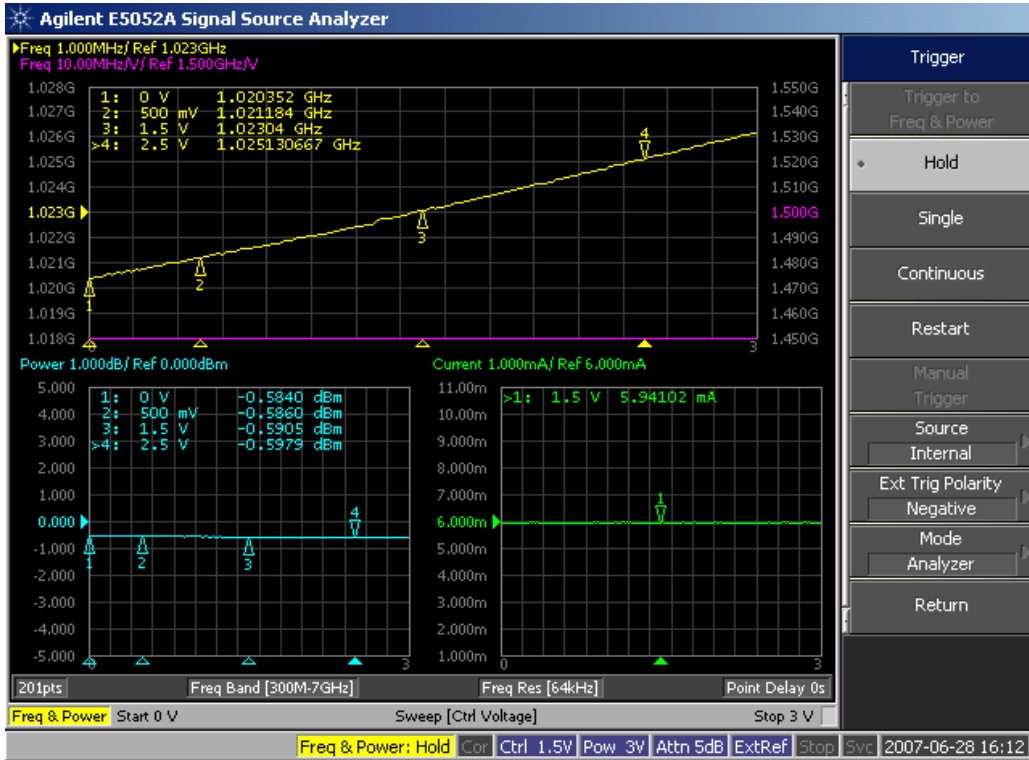

1023MHz VCO Data Sheet

Output Frequency & Power

Phase Noise