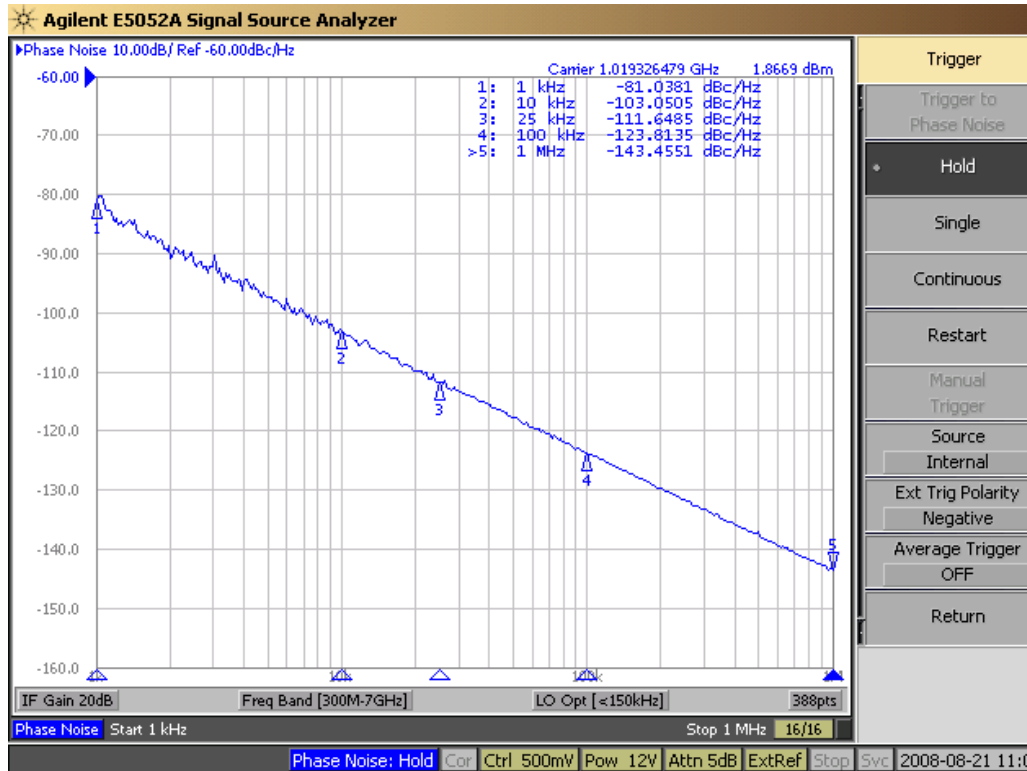

1045MHz VCO Data Sheet

Output Frequency & Power

Trigger

Trigger to
Freq & Power

Hold

Single

Continuous

Restart

Manual
Trigger

Source
Internal

Ext Trig Polarity
Negative

Average Trigger
OFF

Mode
Analyzer

Return

Phase Noise

Trigger

Trigger to
Phase Noise

Hold

Single

Continuous

Restart

Manual
Trigger

Source
Internal

Ext Trig Polarity
Negative