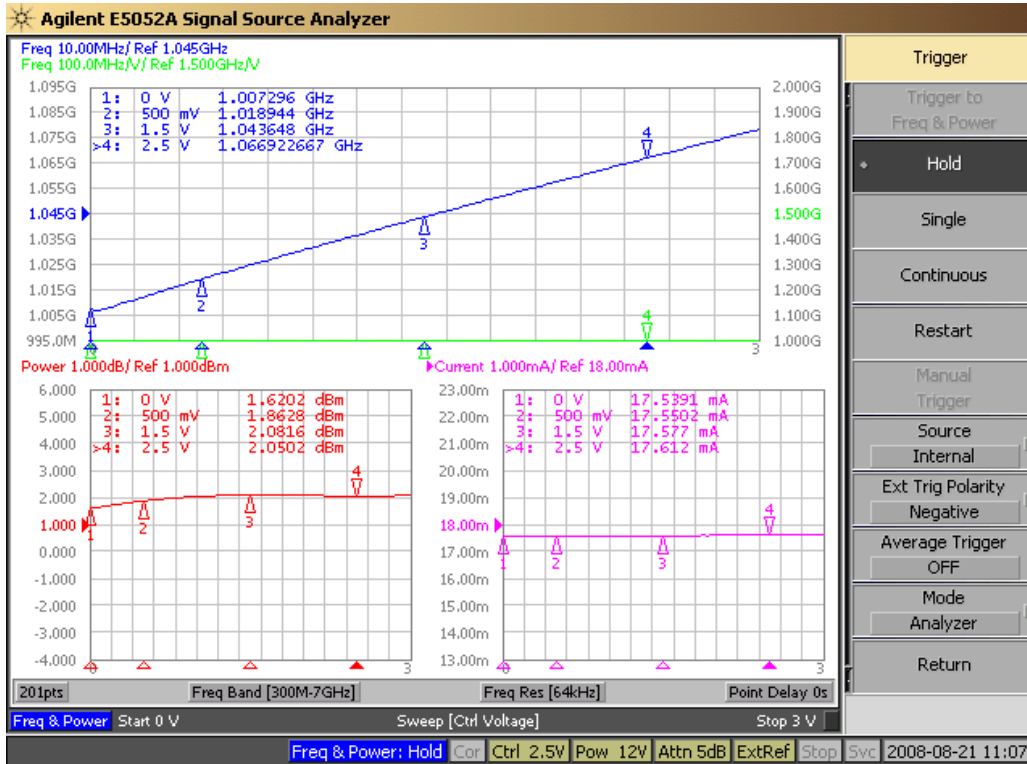

1045MHz VCO Data Sheet

Output Frequency & Power

Trigger

Trigger to
Freq & Power

Hold

Single

Continuous

Restart

Manual
Trigger

Source
Internal

Ext Trig Polarity
Negative

Average Trigger
OFF

Mode
Analyzer

Return

Phase Noise

Trigger

Trigger to
Phase Noise

Hold

Single

Continuous

Restart

Manual
Trigger

Source
Internal

Ext Trig Polarity
Negative