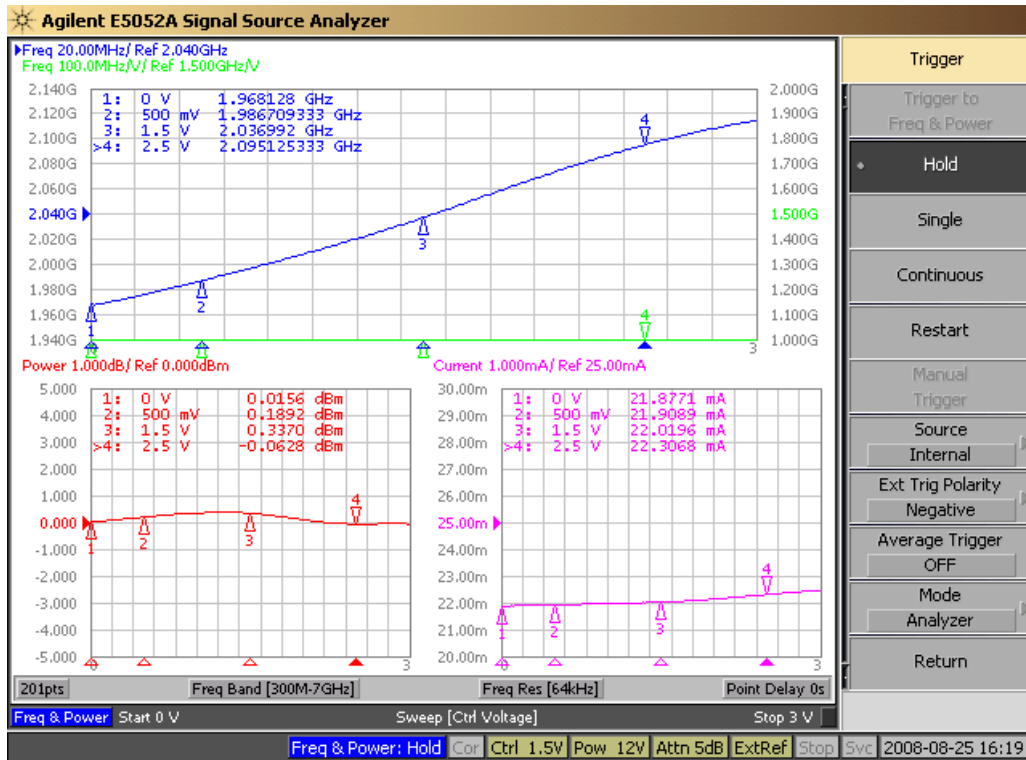

2042MHz VCO Data Sheet

Output Frequency & Power

Phase Noise