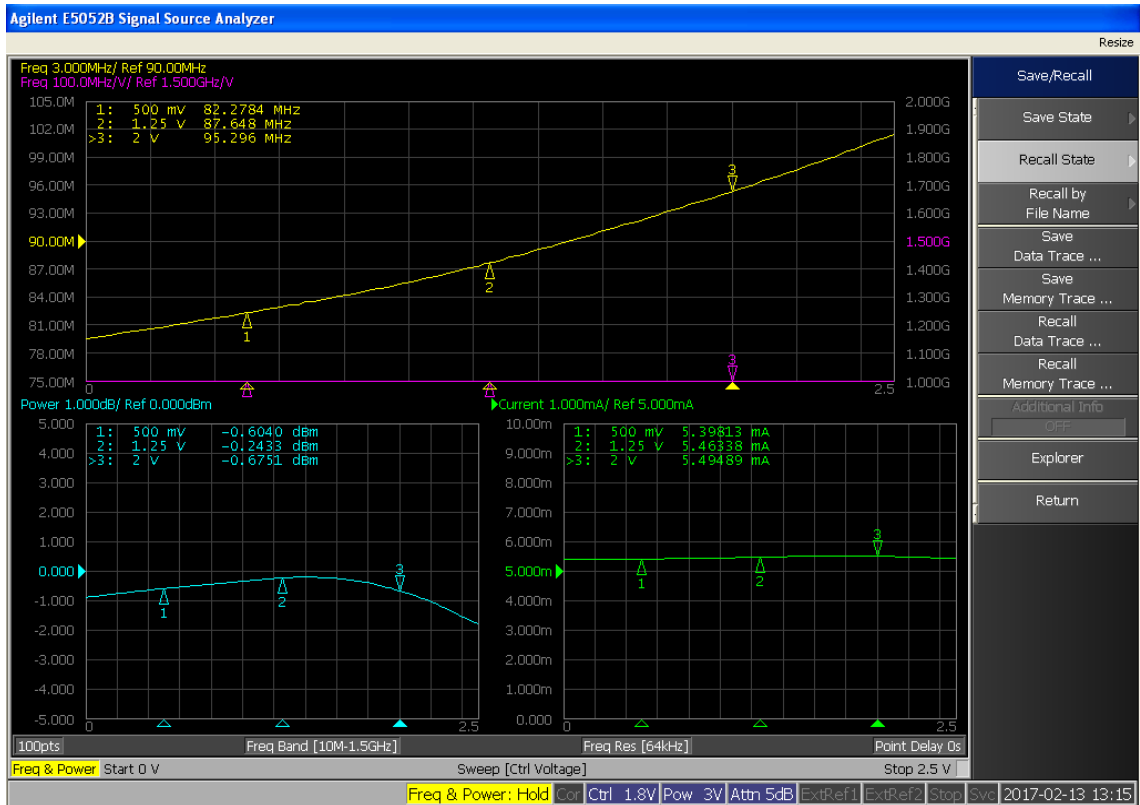

90MHz VCOVCOData Sheet

Output Frequency & Power

Phase Noise