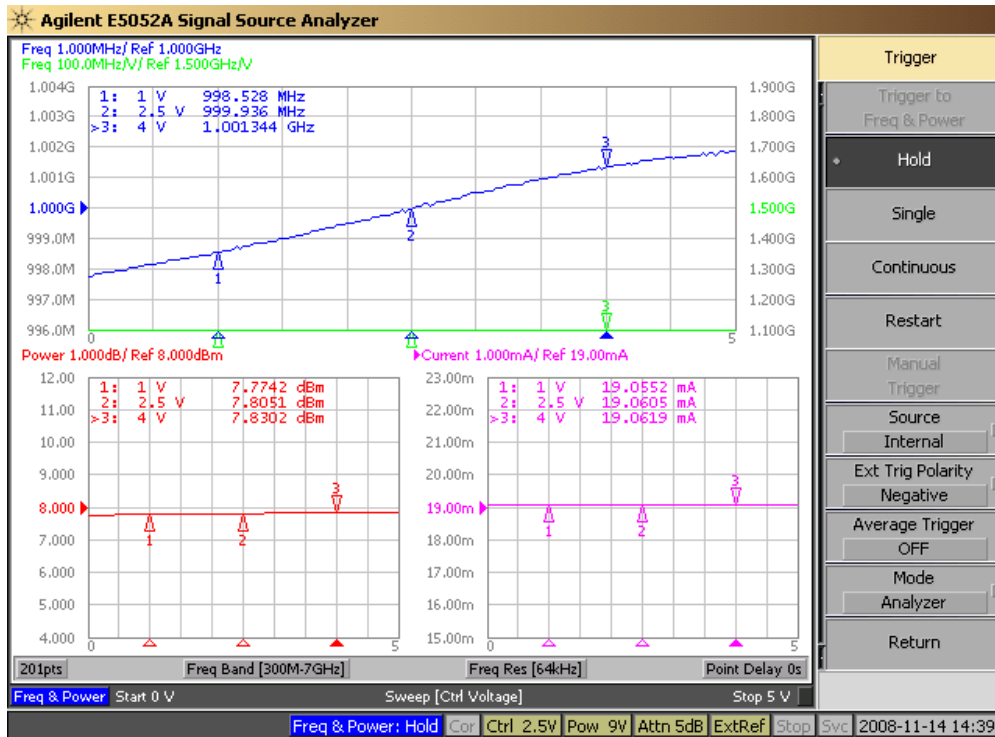

1000MHz VCO Data Sheet

Output Frequency & Power

Phase Noise