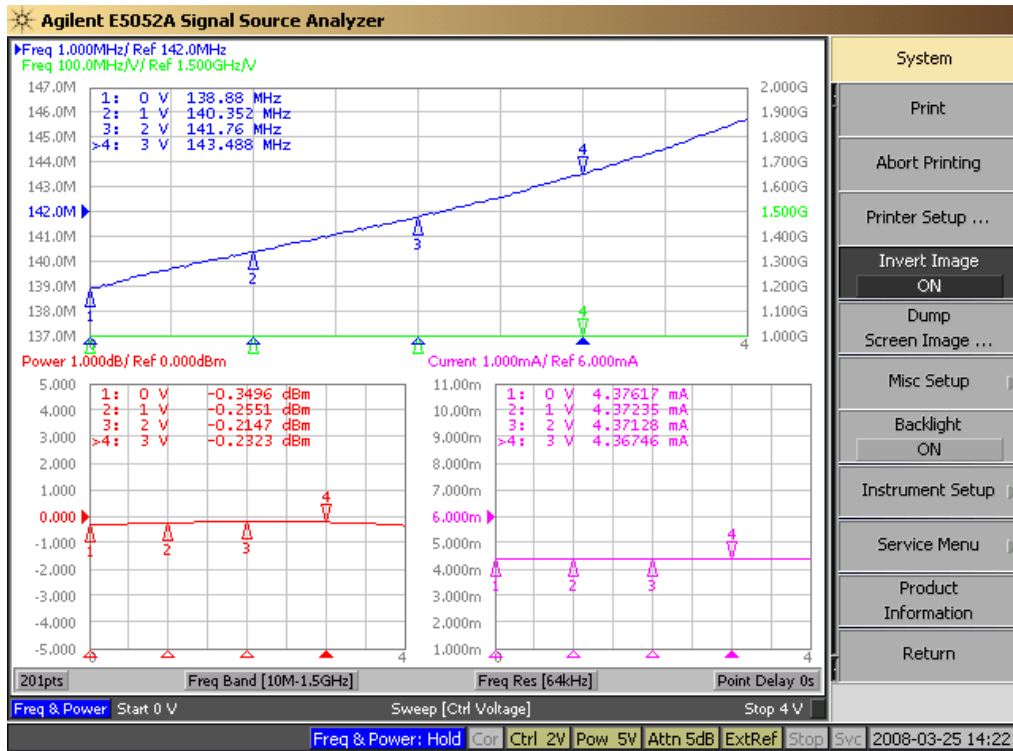

# 141MHz VCO Data Sheet

## Output Frequency & Power

## Phase Noise