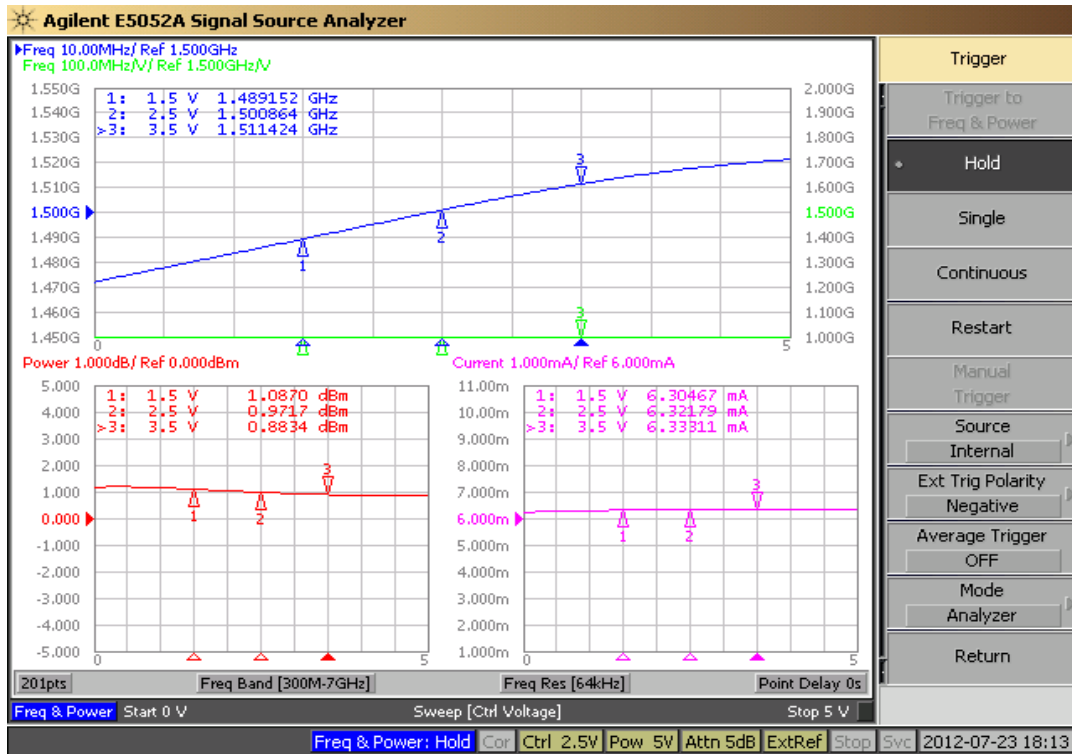

1500MHz VCO Data Sheet

Output Frequency & Power

Phase Noise