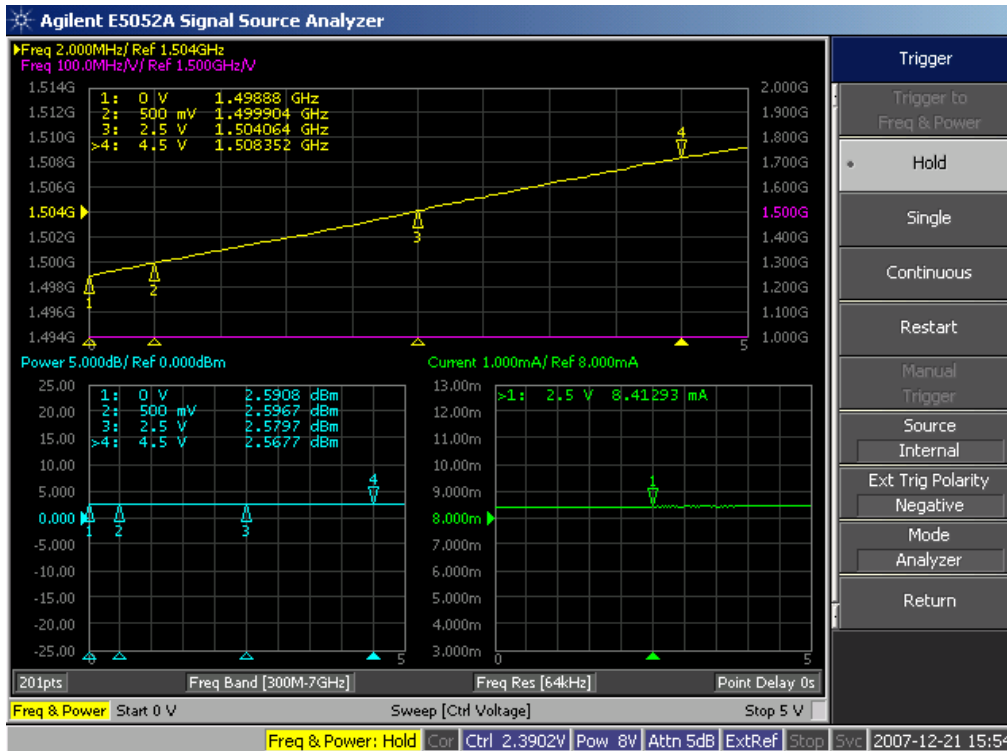

1500MHz VCO Data Sheet

Output Frequency & Power

Phase Noise