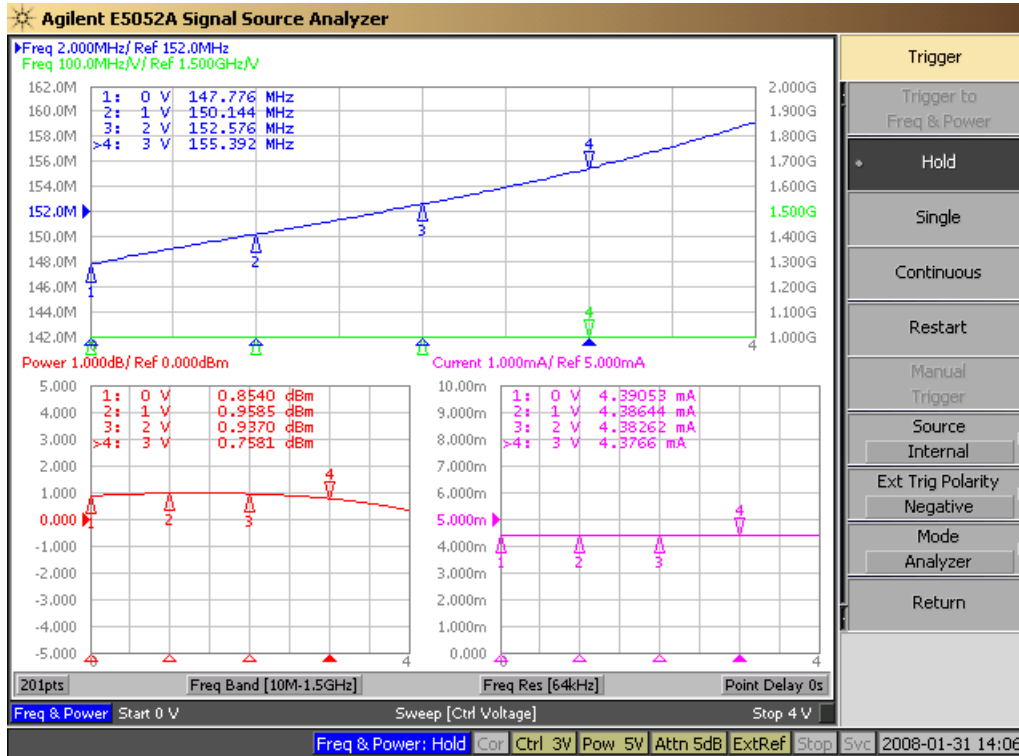

152MHz VCO Data Sheet

Output Frequency & Power

Phase Noise