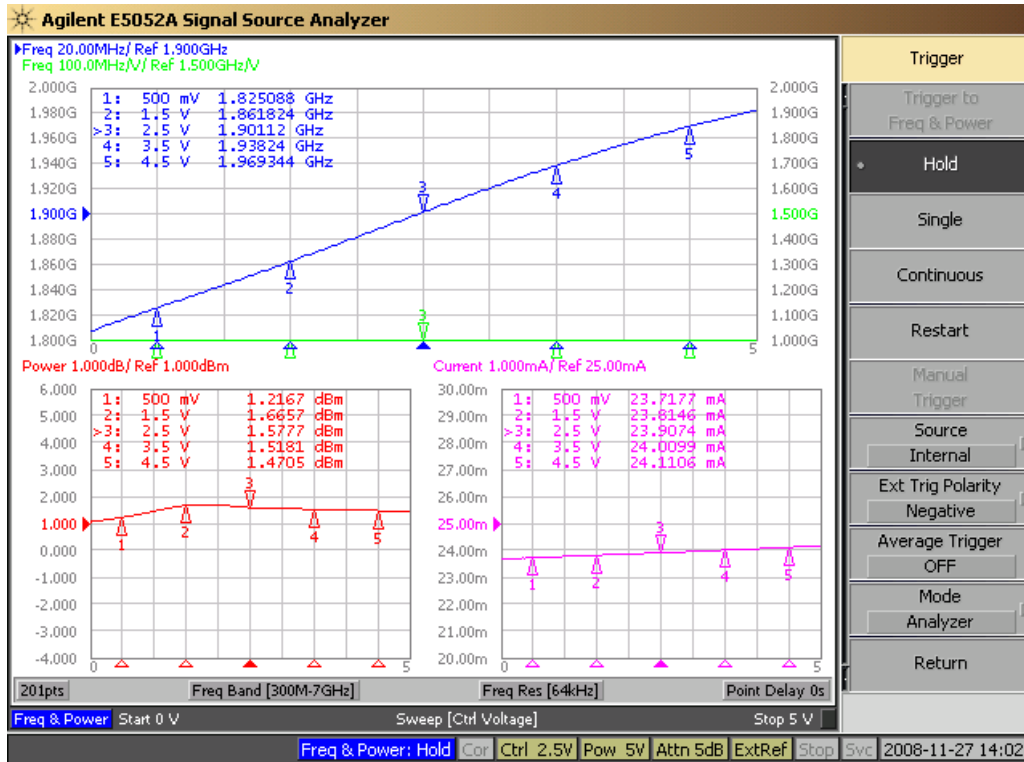

1900MHz VCO Data Sheet

Output Frequency & Power

Phase Noise