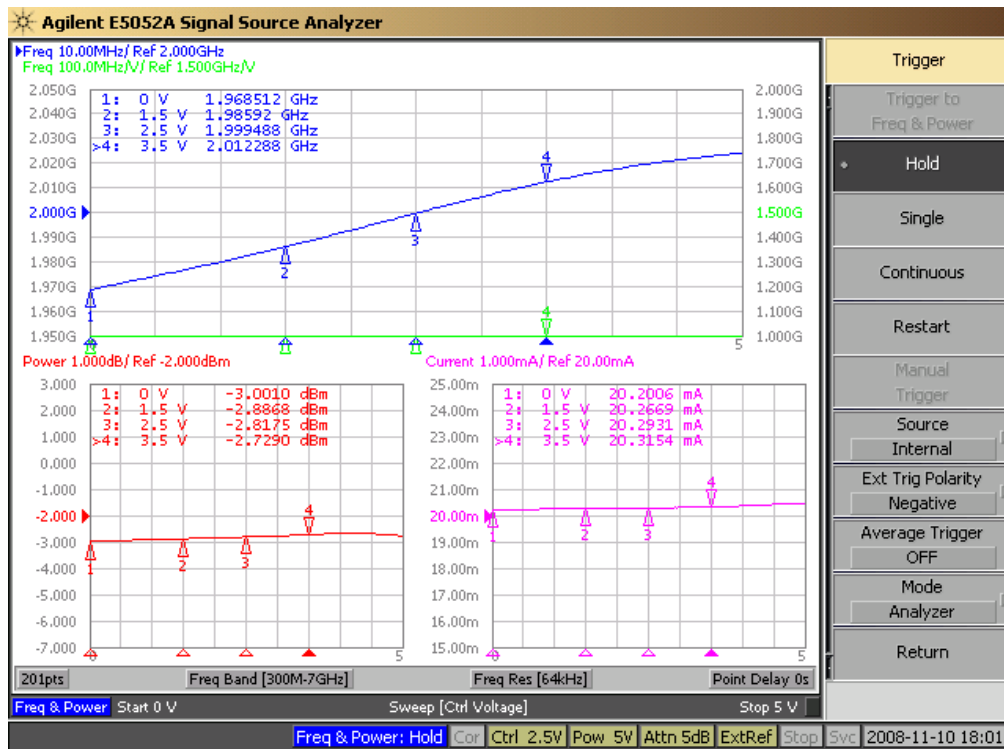

2000MHz VCO Data Sheet

Output Frequency & Power

Phase Noise