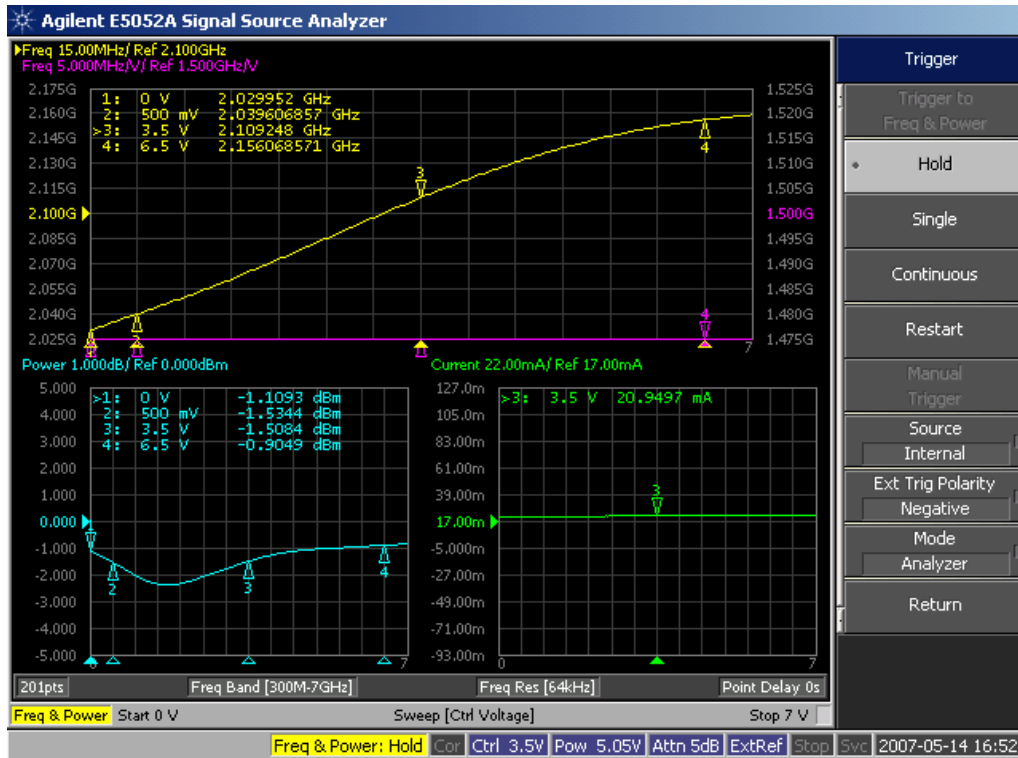

2100MHz VCO Data Sheet

Output Frequency & Power

Phase Noise