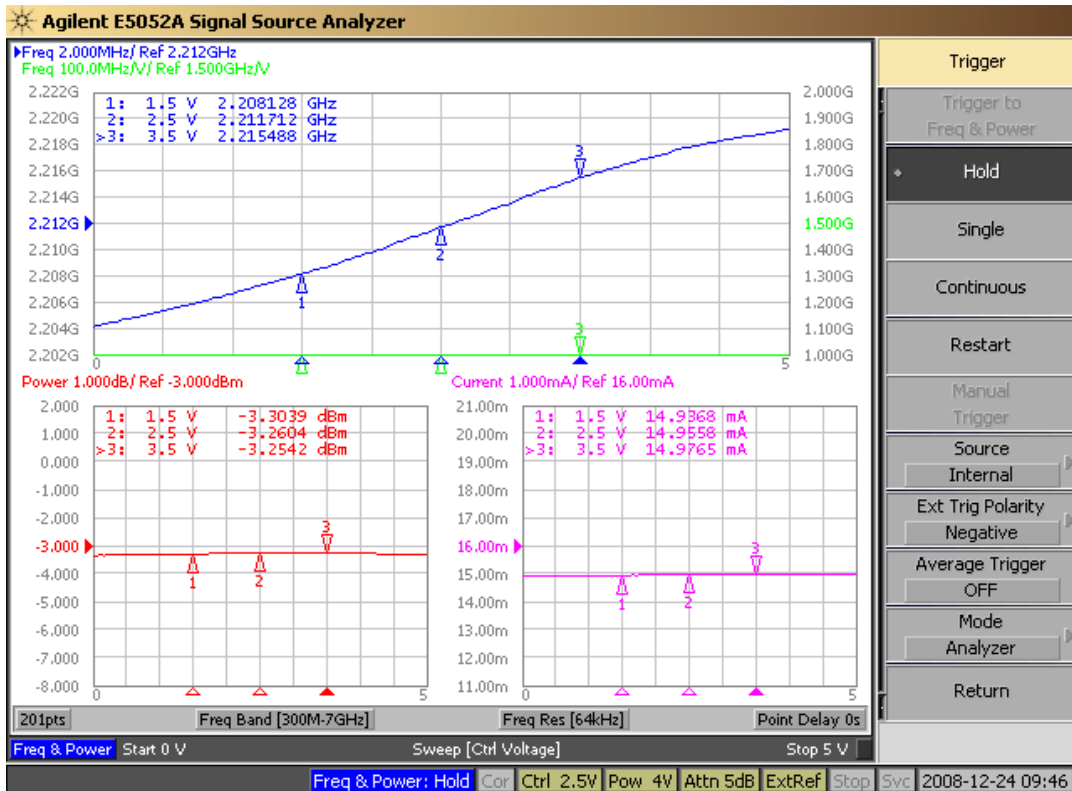

2112MHz VCO Data Sheet

Output Frequency & Power

Phase Noise