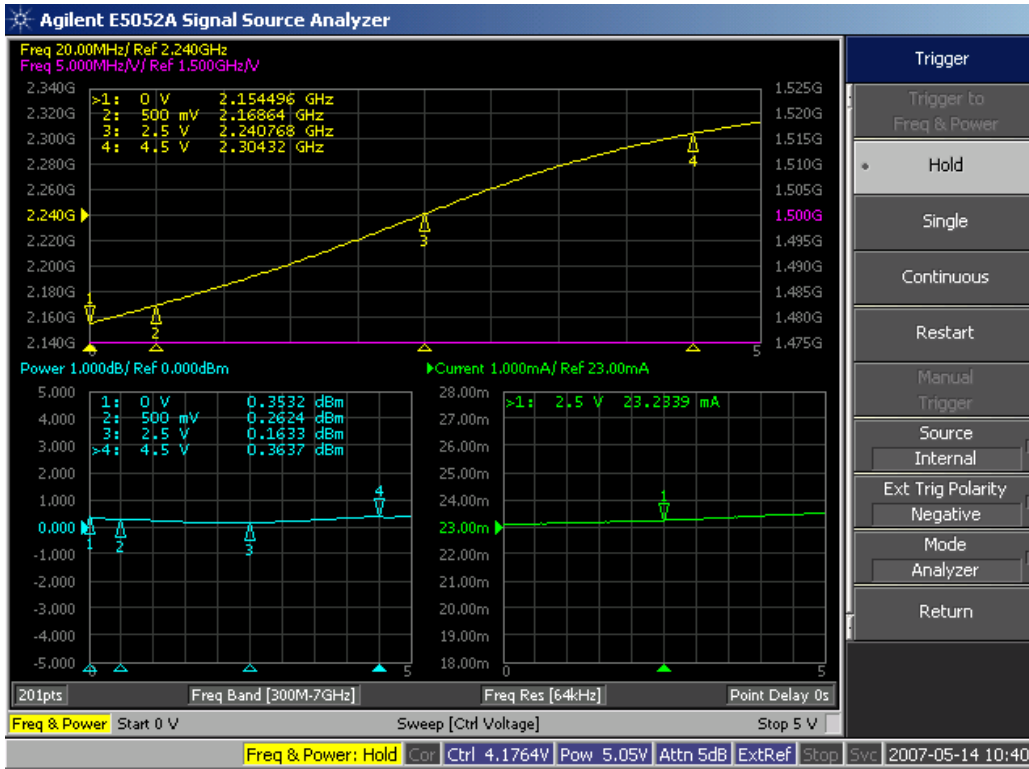

2240MHz VCO Data Sheet

Output Frequency & Power

Phase Noise