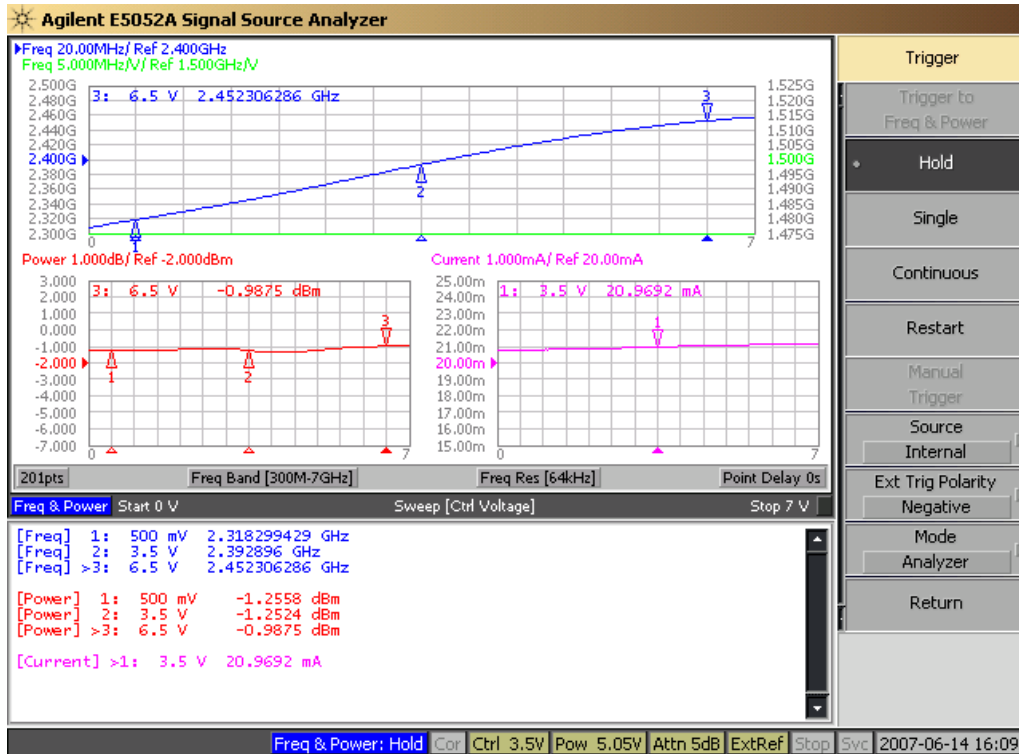

2400MHz VCO Data Sheet

Output Frequency & Power

Phase Noise