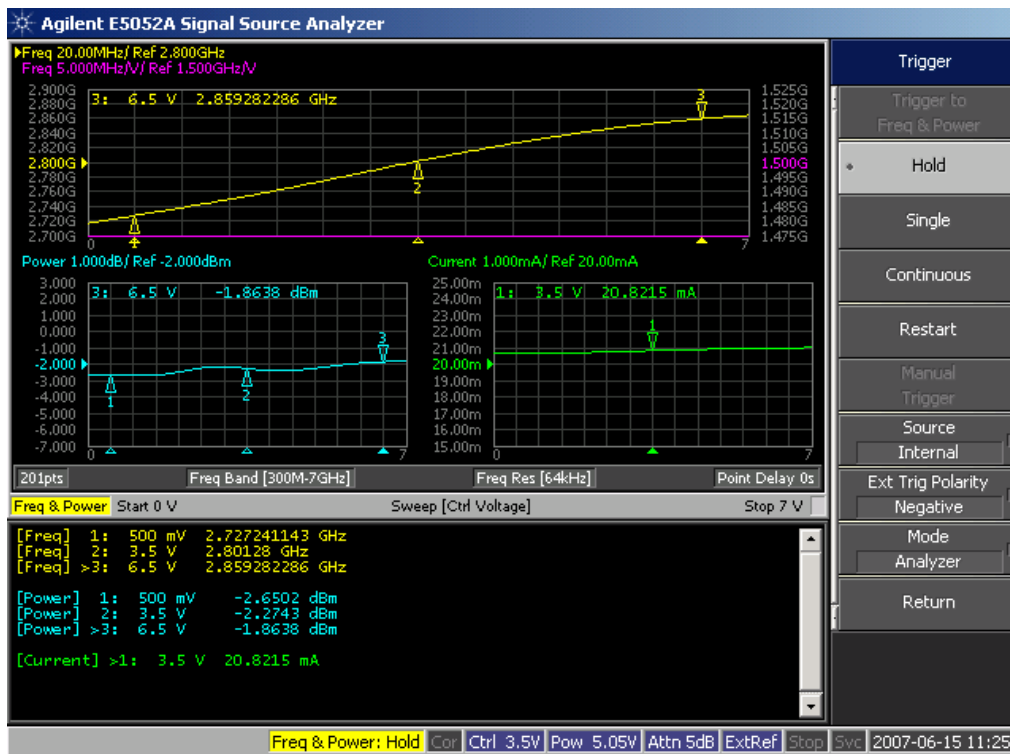

2800MHz VCO Data Sheet

Output Frequency & Power

Phase Noise