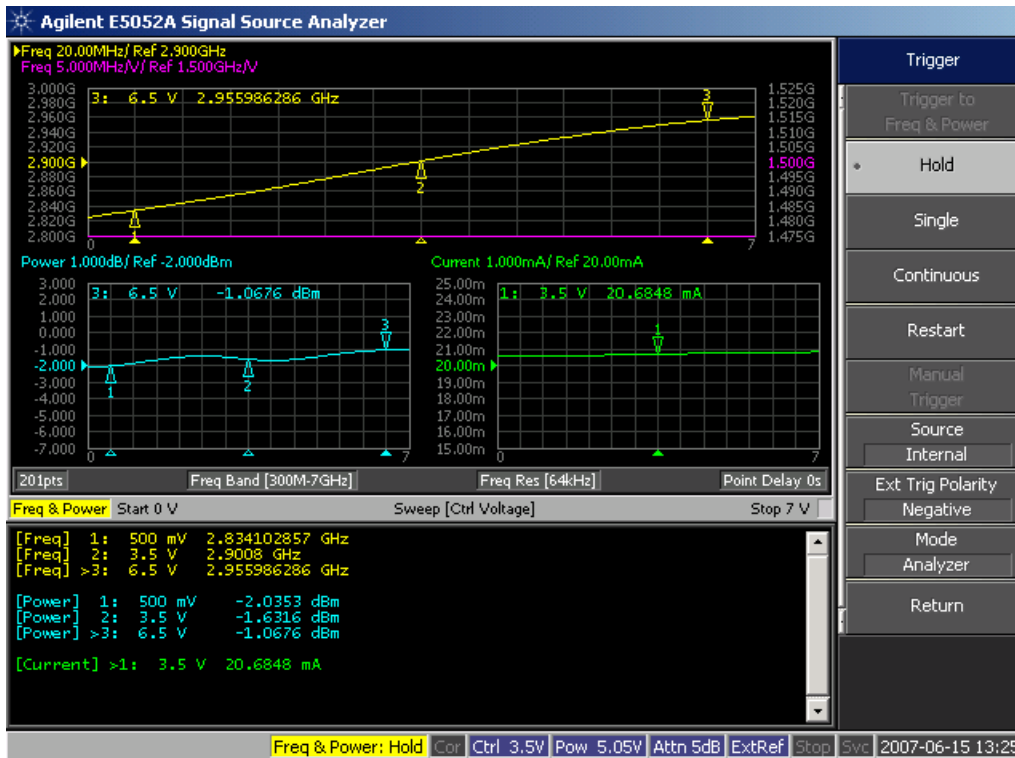

2900MHz VCO Data Sheet

Output Frequency & Power

Phase Noise