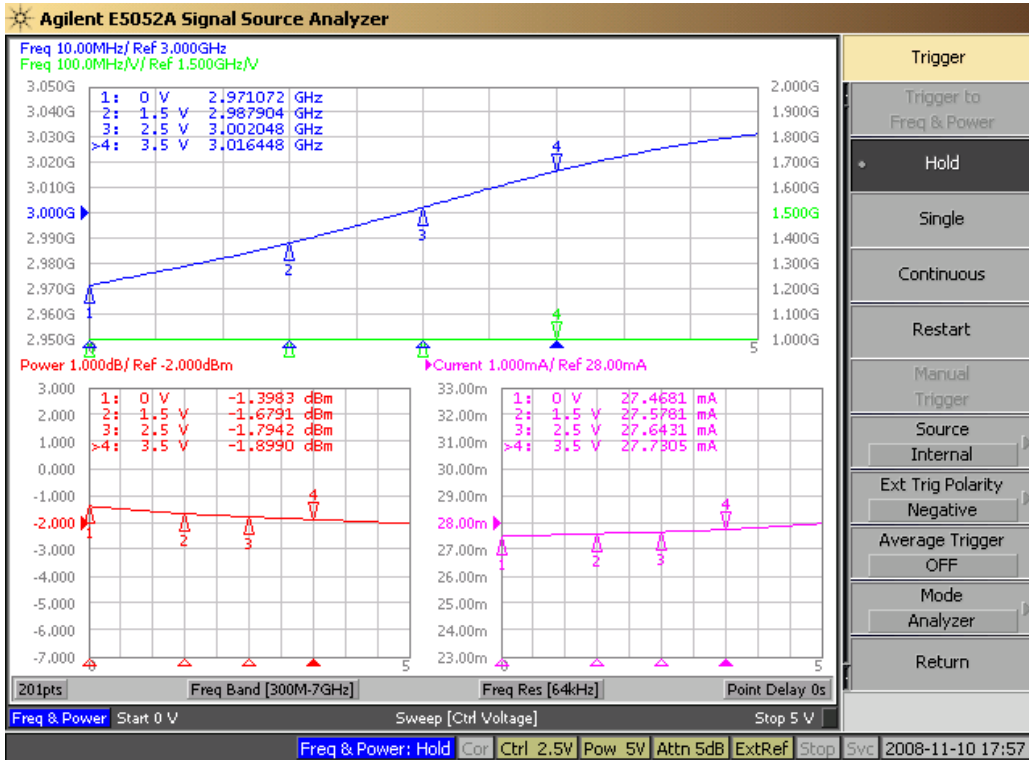

3000MHz VCO Data Sheet

Output Frequency & Power

Phase Noise