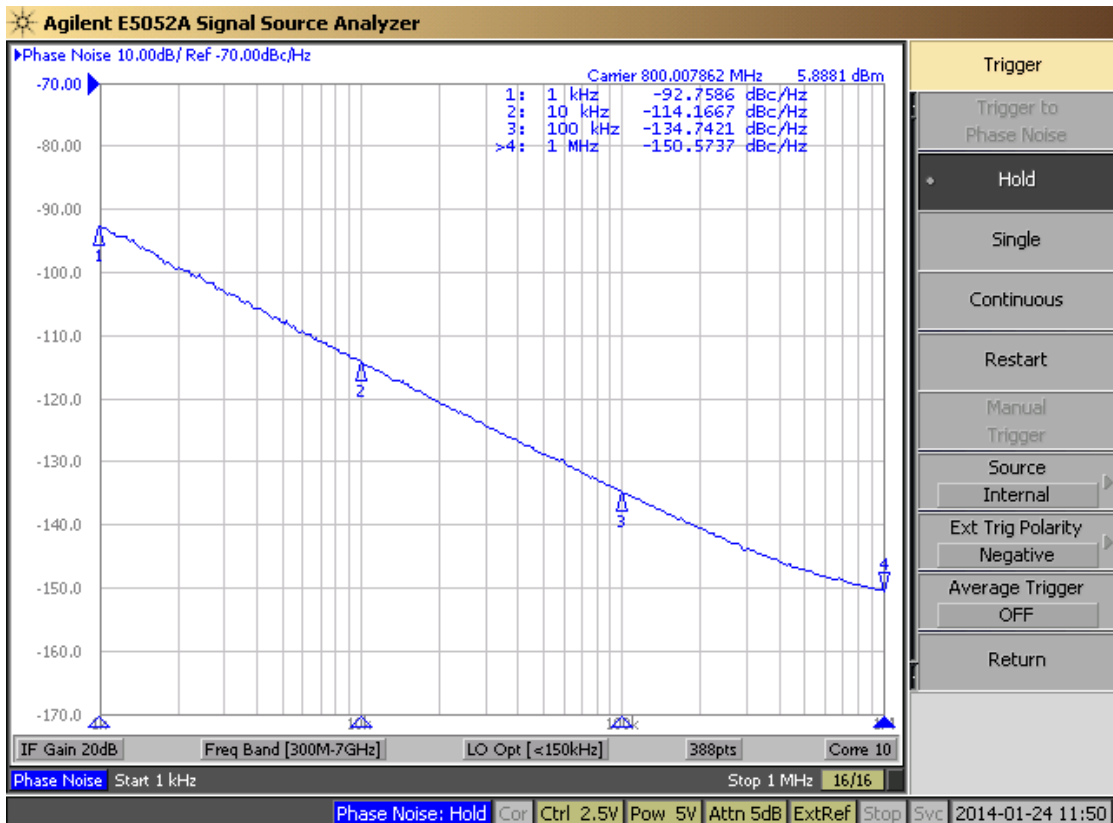

800MHz VCOData Sheet

Output Frequency & Power

Trigger

Trigger to
Freq & Power

Hold

Single

Continuous

Restart

Manual
Trigger

Source
Internal

Ext Trig Polarity
Negative

Average Trigger
OFF

Mode
Analyzer

Return

Phase Noise

Trigger

Trigger to
Phase Noise

Hold

Single

Continuous

Restart

Manual
Trigger

Source
Internal

Ext Trig Polarity
Negative