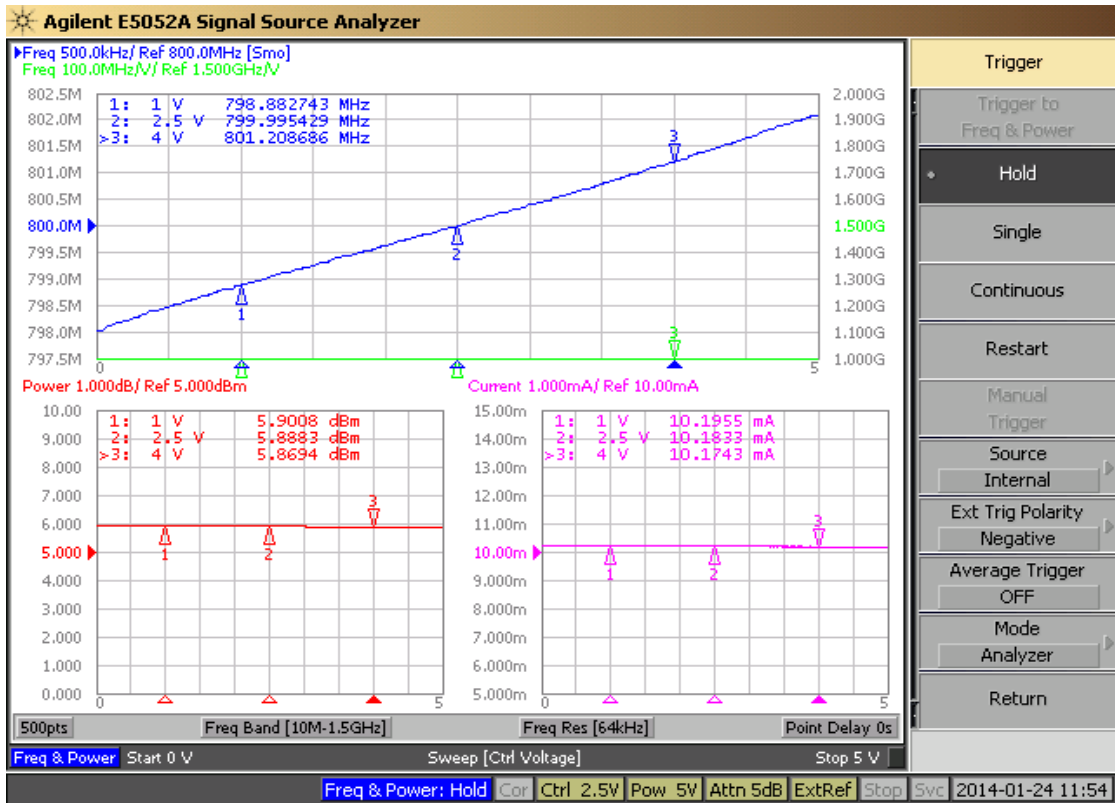

800MHz VCOData Sheet

Output Frequency & Power

Trigger

Trigger to
Freq & Power

Hold

Single

Continuous

Restart

Manual
Trigger

Source
Internal

Ext Trig Polarity
Negative

Average Trigger
OFF

Mode
Analyzer

Return

Phase Noise

Trigger

Trigger to
Phase Noise

Hold

Single

Continuous

Restart

Manual
Trigger

Source
Internal

Ext Trig Polarity
Negative