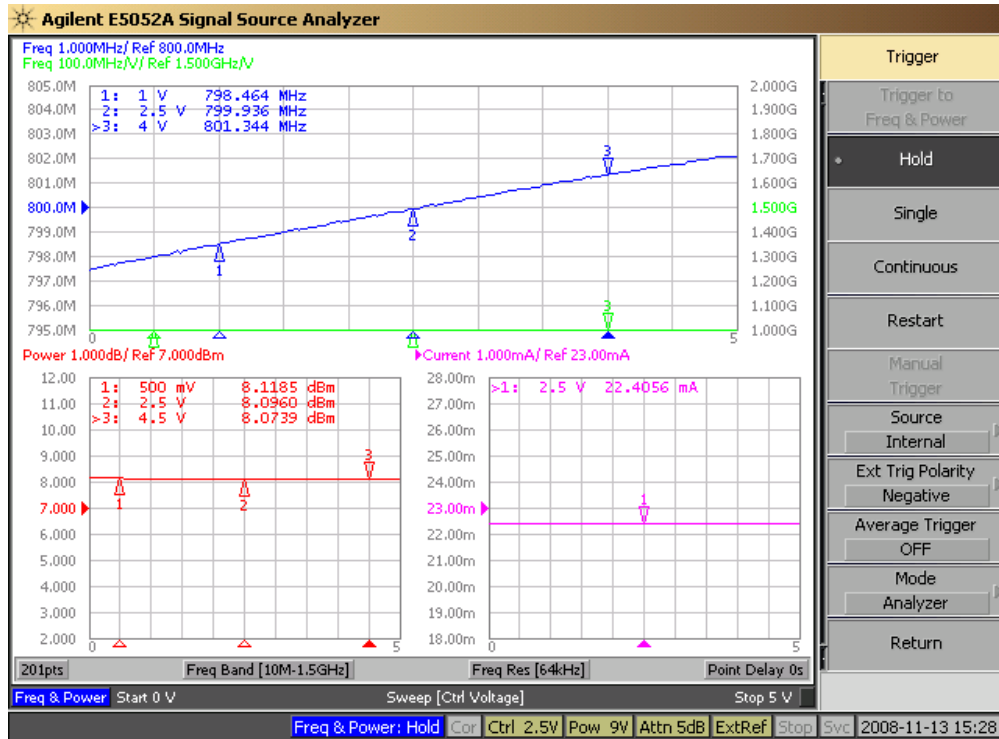

800MHz VCO Data Sheet

Output Frequency & Power

Phase Noise