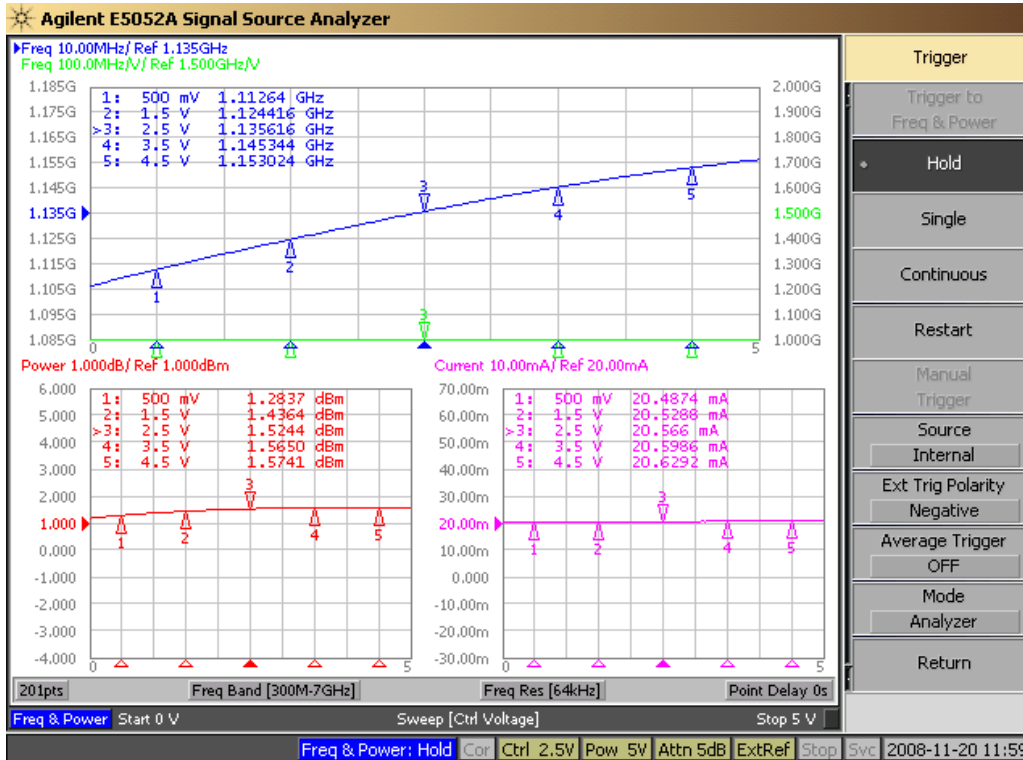

1135MHz VCO Data Sheet

Output Frequency & Power

Phase Noise