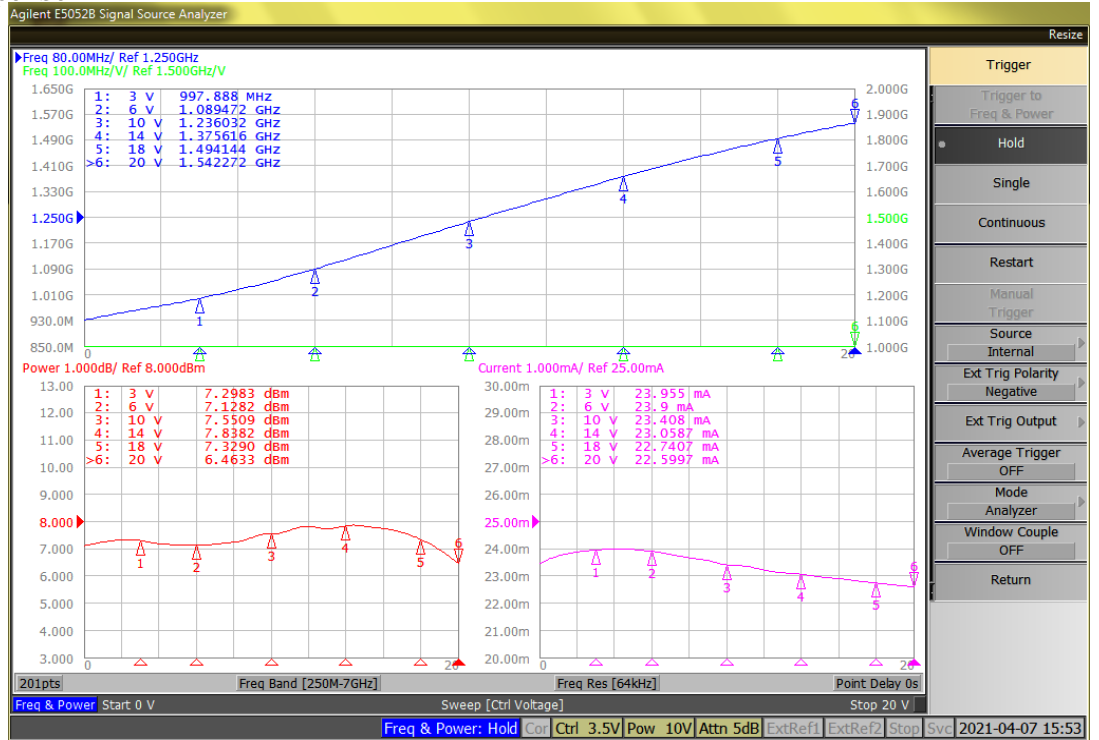

VHF/UHF

FSK 1000 to 1500 MHz VCO (Sample) Data Sheet

Frequency Response

Phase Noise

Measured	K.ogawa	FSK ELECTRO Co.LTD.	APRIL.7.2021