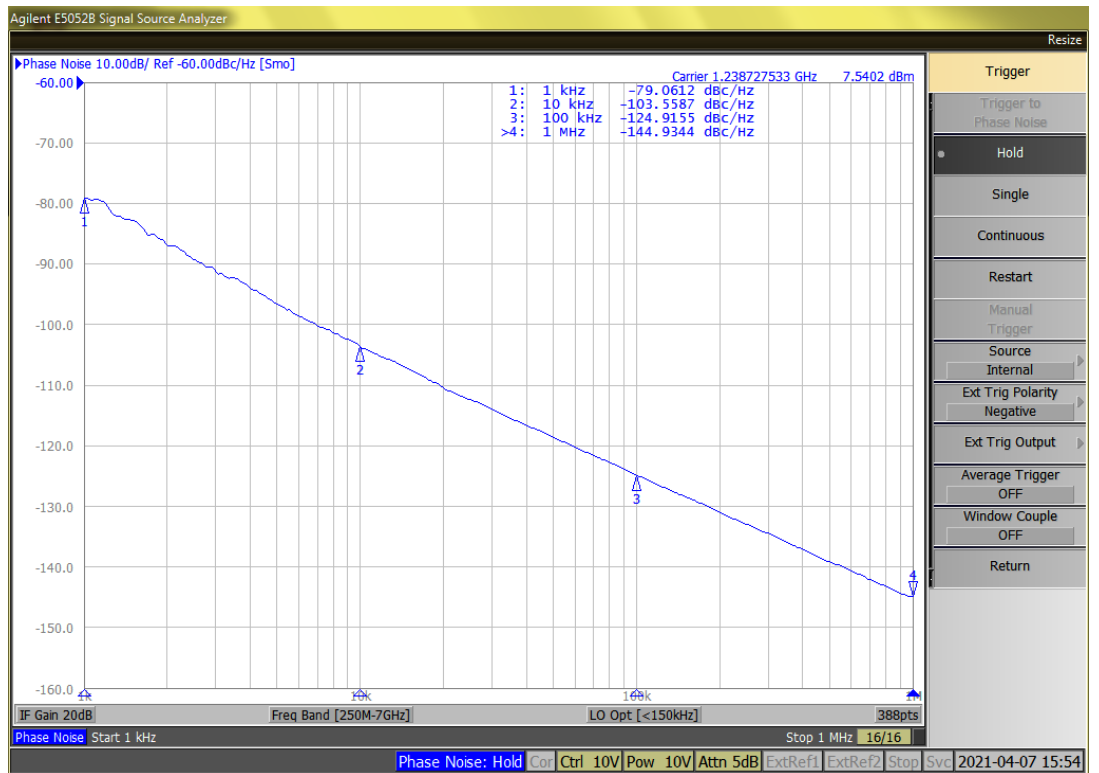

VHF/UHF

FSK 1000 to 1500 MHz VCO (Sample) Data Sheet

Frequency Response

Phase Noise

Measured	K.ogawa	FSK ELECTRO Co.LTD.	APRIL.7.2021