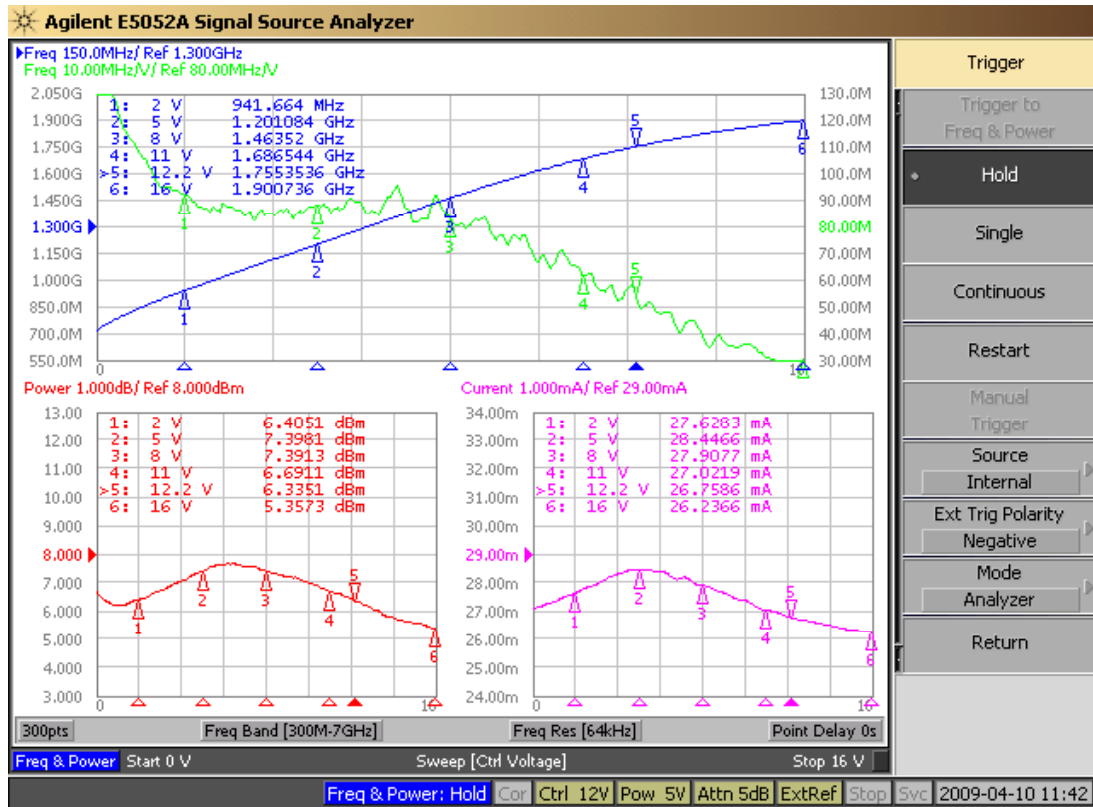

1350MHz VCO Data Sheet

Output Frequency & Power

Trigger

Trigger to
Freq & Power

Hold

Single

Continuous

Restart

Manual
Trigger

Source
Internal

Ext Trig Polarity
Negative

Mode
Analyzer

Return

Phase Noise

Trigger

Trigger to
Phase Noise

Hold

Single

Continuous

Restart

Manual
Trigger

Source
Internal

Ext Trig Polarity
Negative

Return