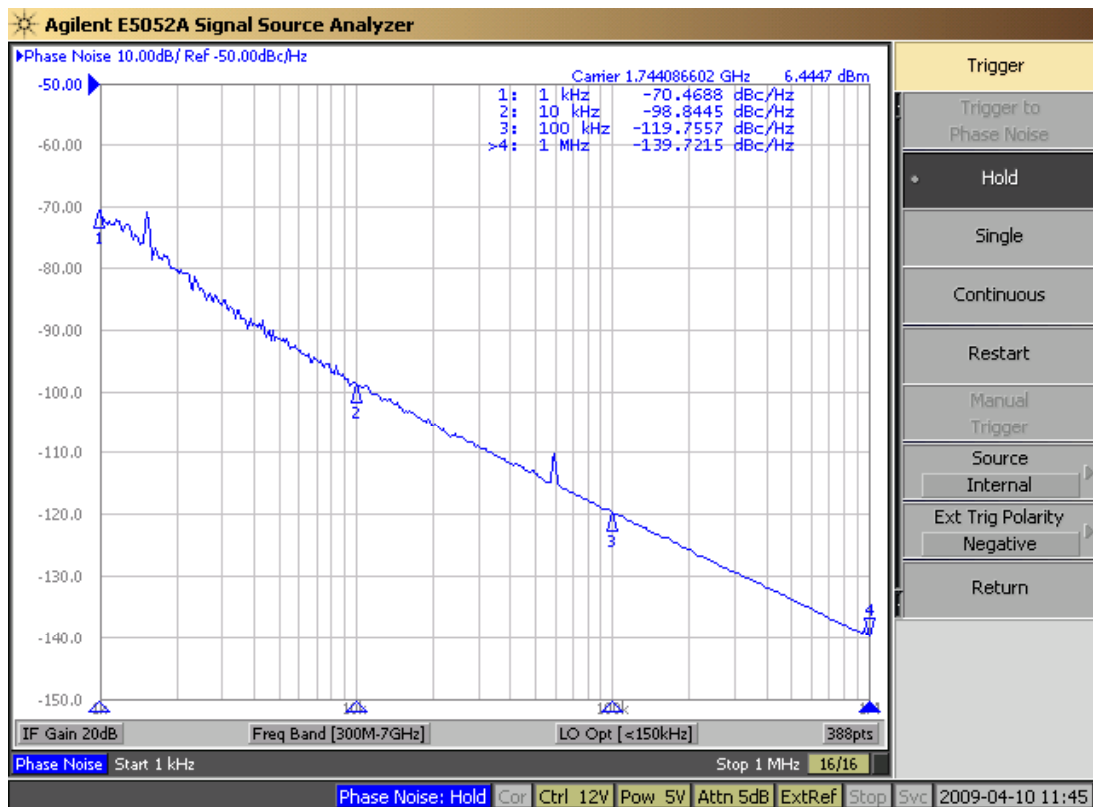

1350MHz VCO Data Sheet

Output Frequency & Power

Trigger

Trigger to
Freq & Power

Hold

Single

Continuous

Restart

Manual
Trigger

Source
Internal

Ext Trig Polarity
Negative

Mode
Analyzer

Return

Phase Noise

Trigger

Trigger to
Phase Noise

Hold

Single

Continuous

Restart

Manual
Trigger

Source
Internal

Ext Trig Polarity
Negative

Return