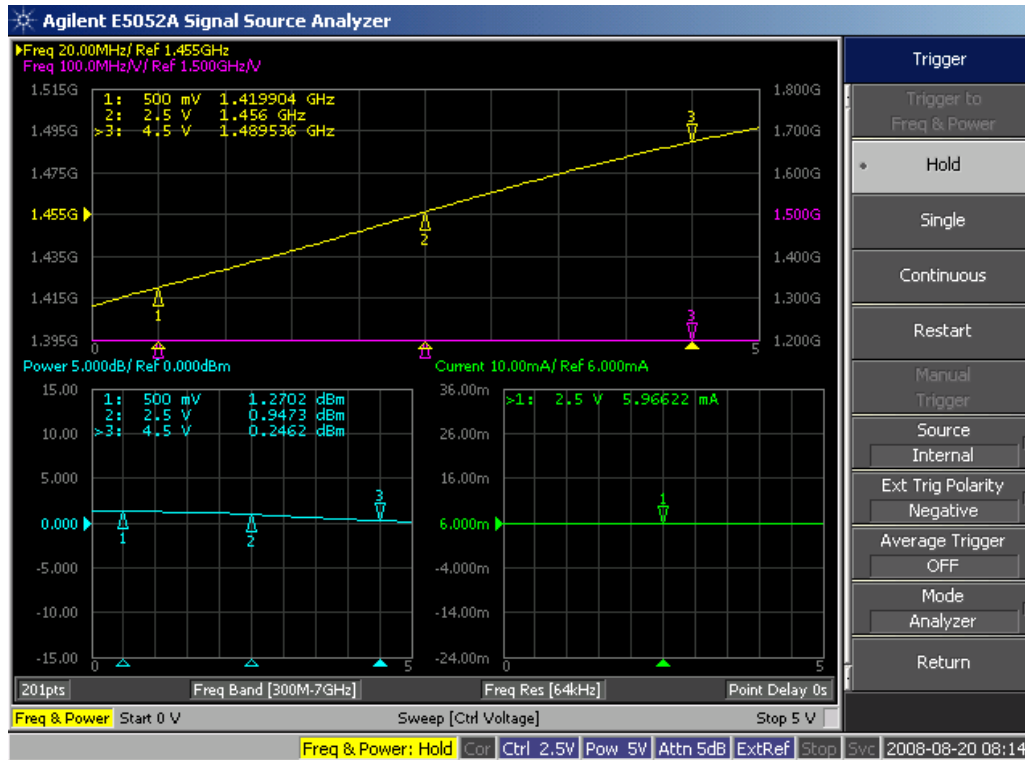

1455MHz VCO Data Sheet

Output Frequency & Power

Phase Noise