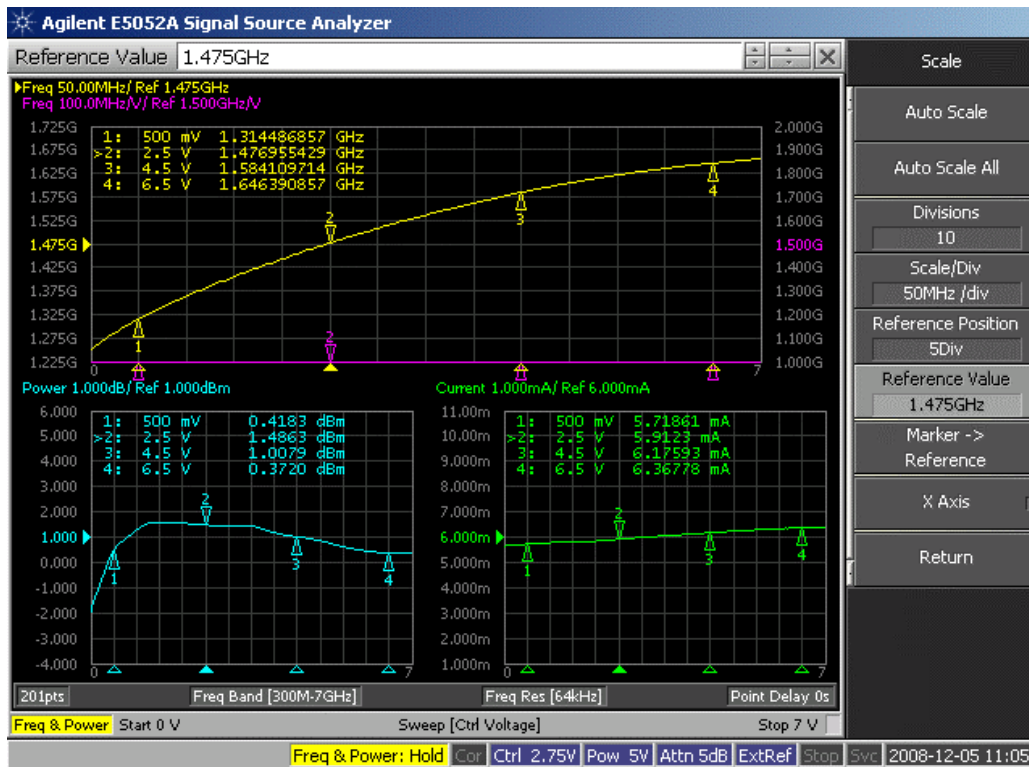

1475MHz VCO Data Sheet

Output Frequency & Power

Phase Noise