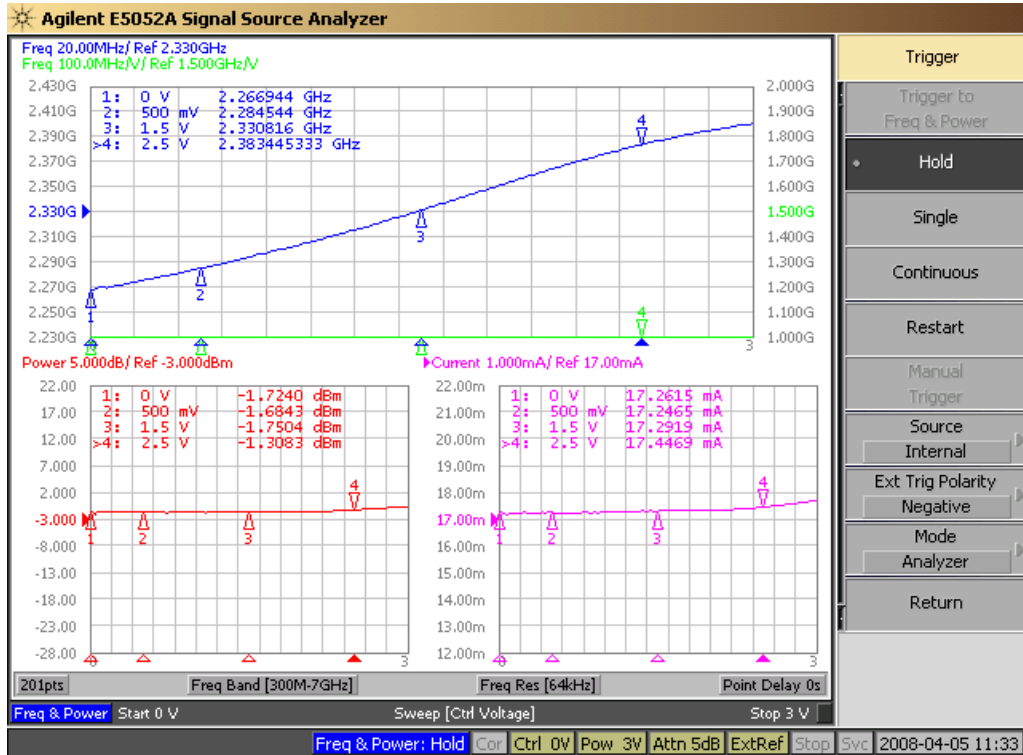

2330MHz VCO Data Sheet

Output Frequency & Power

Phase Noise