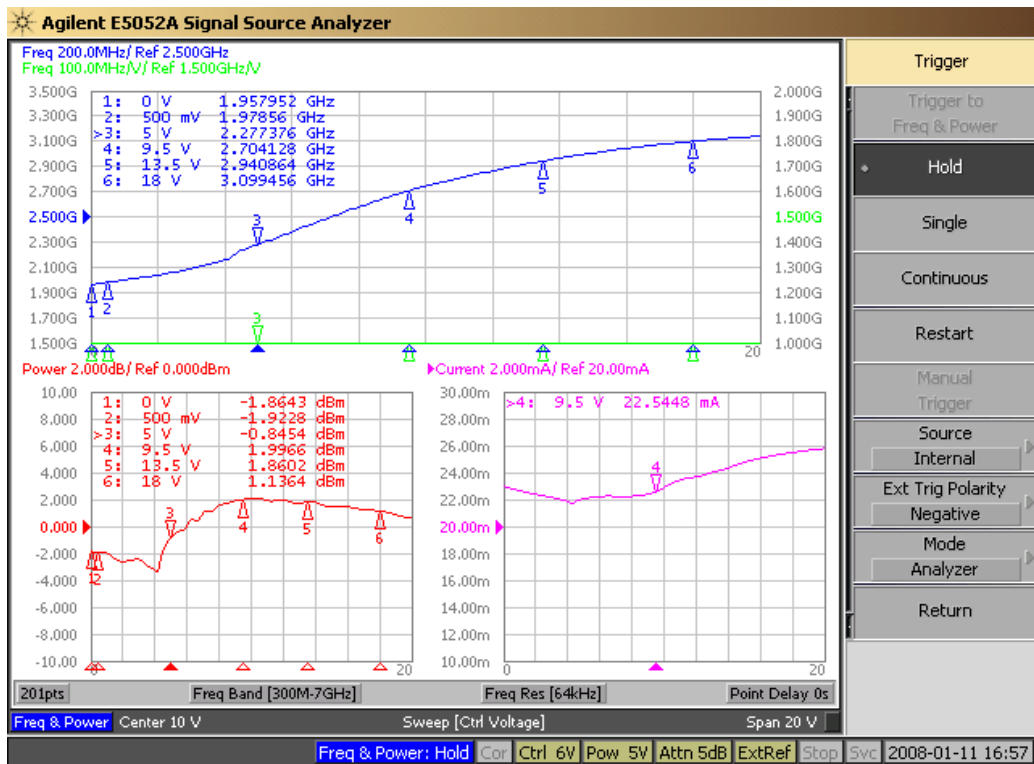

2500MHz VCO Data Sheet

Output Frequency & Power

Phase Noise