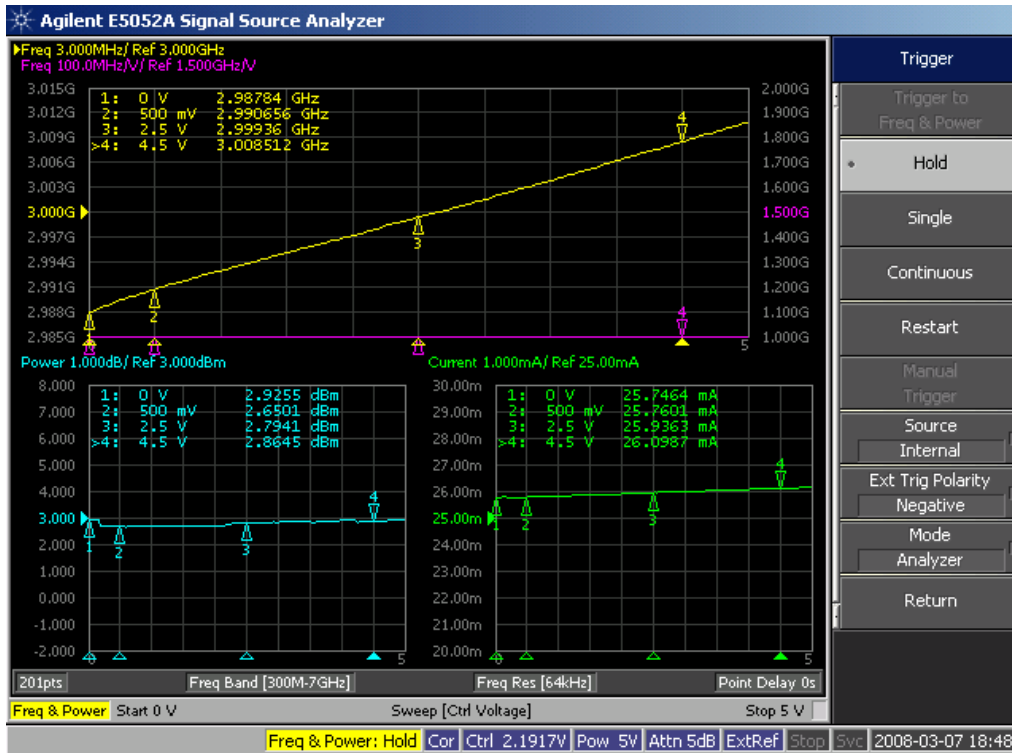

3000MHz VCO Data Sheet

Output Frequency & Power

Phase Noise