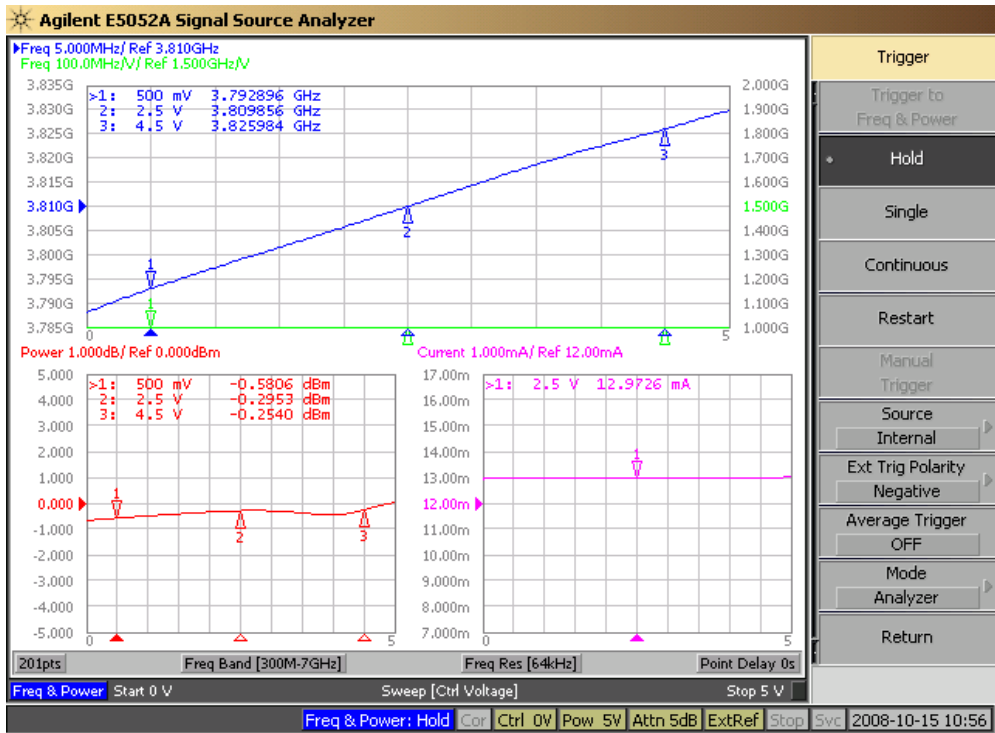

3810MHz VCO Data Sheet

Output Frequency & Power

Phase Noise