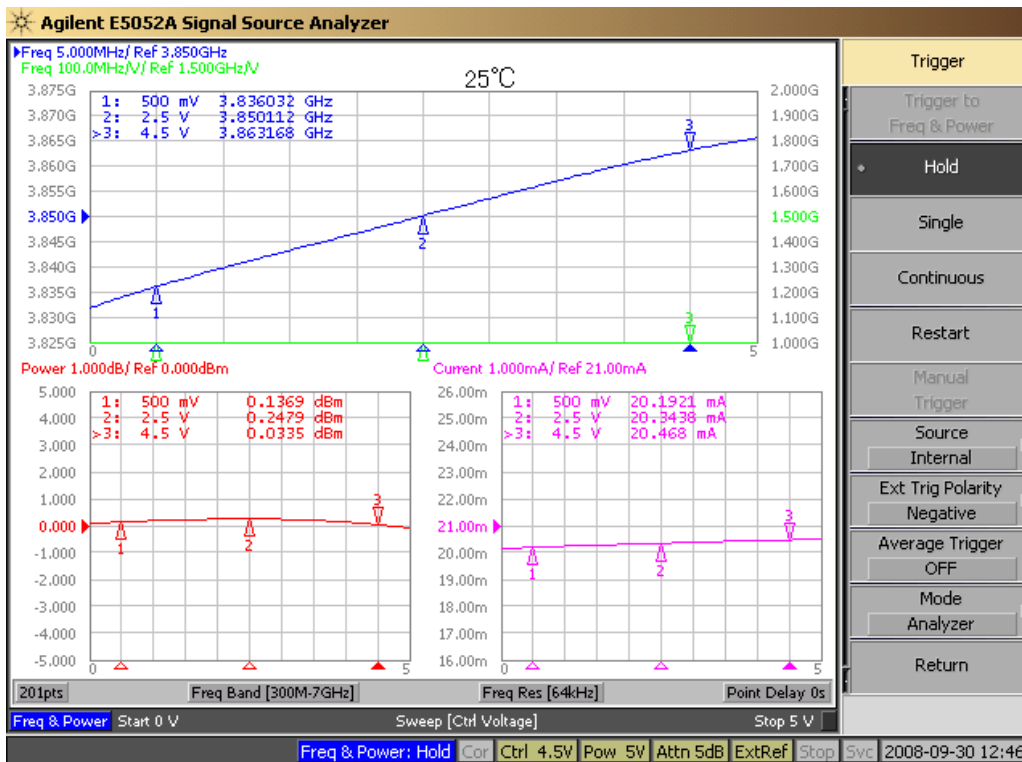

3850MHz VCO Data Sheet

Output Frequency & Power

Phase Noise