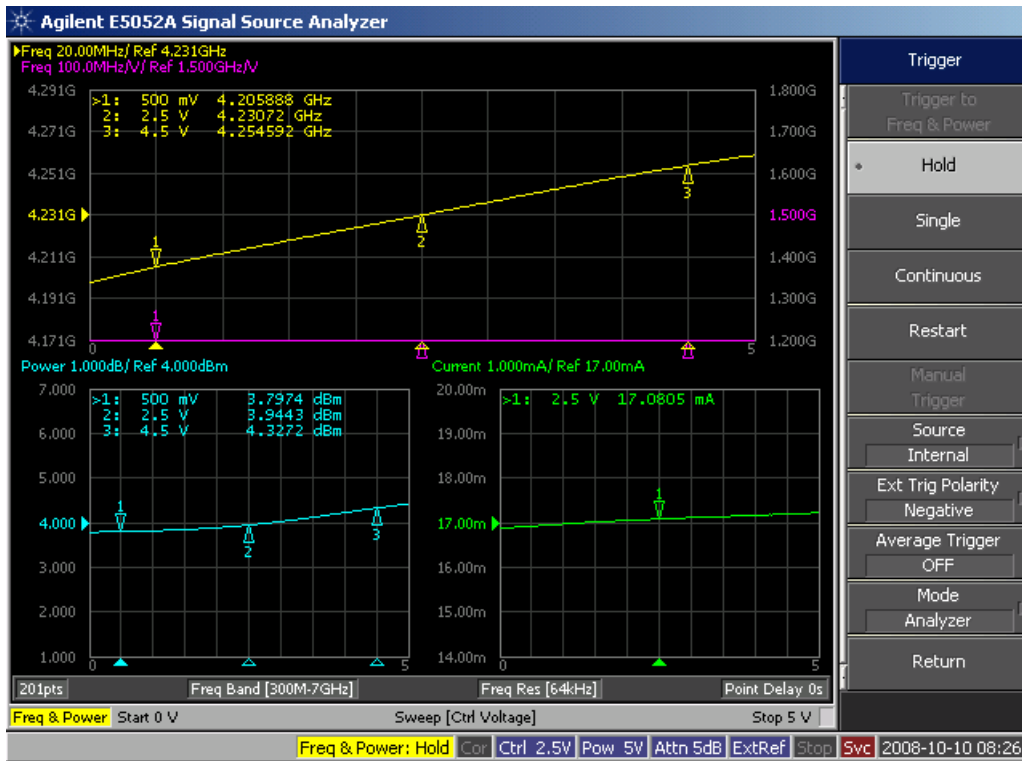

4231MHz VCO Data Sheet

Output Frequency & Power

Phase Noise