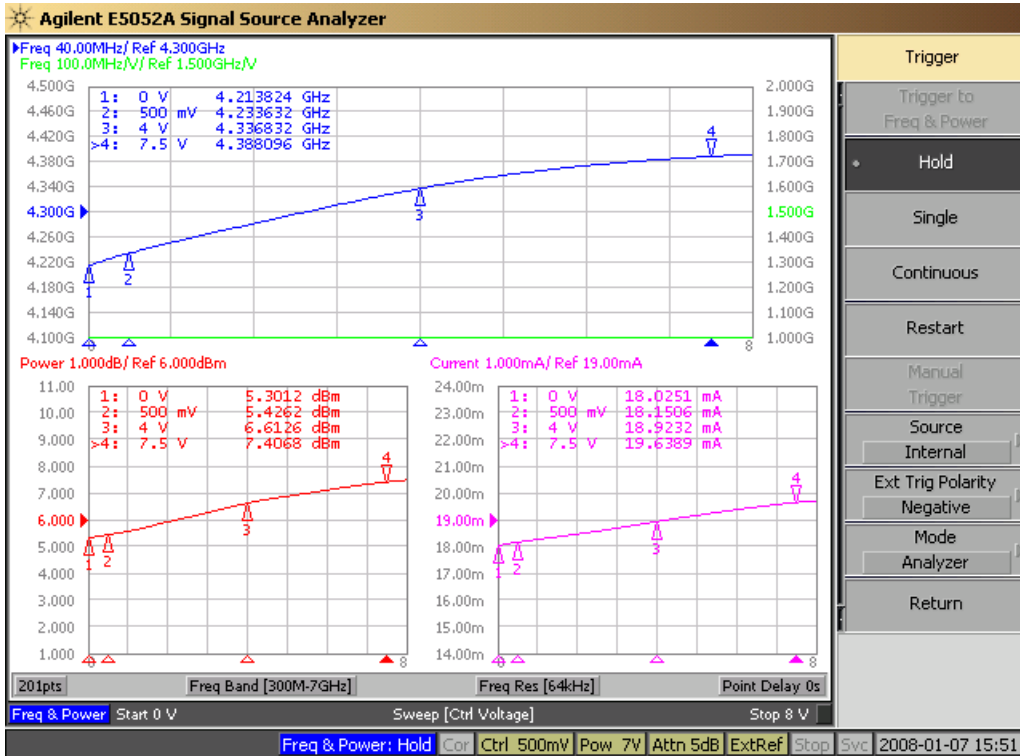

4300MHz VCO Data Sheet

Output Frequency & Power

Phase Noise