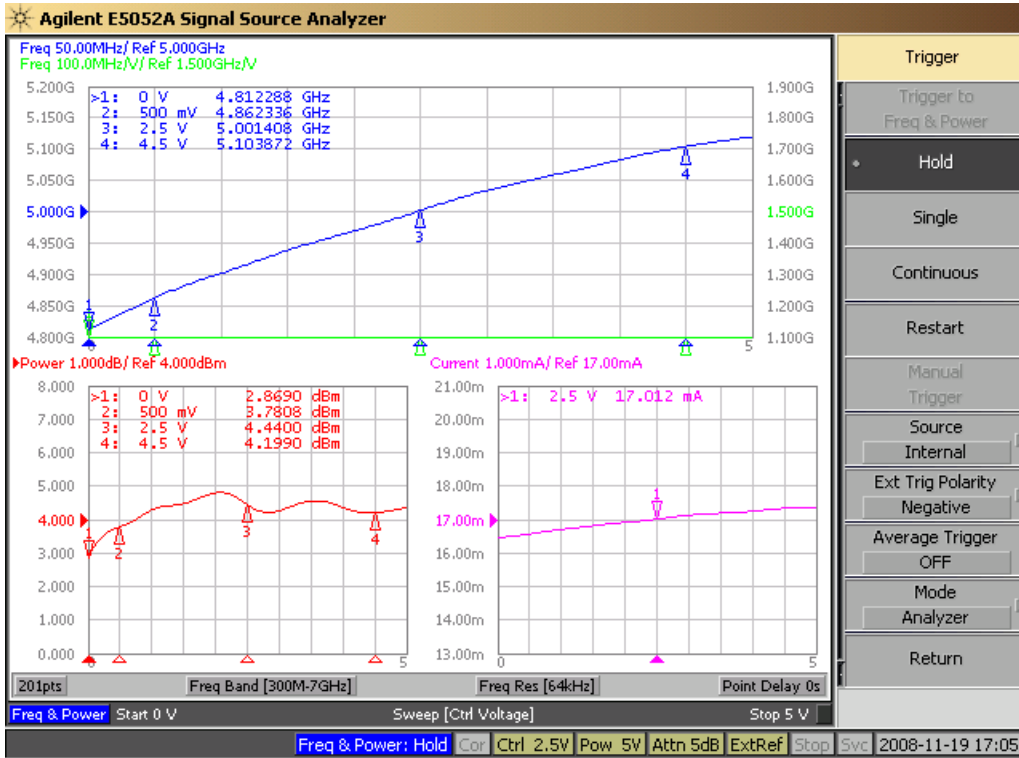

5000MHz VCO Data Sheet

Output Frequency & Power

Phase Noise