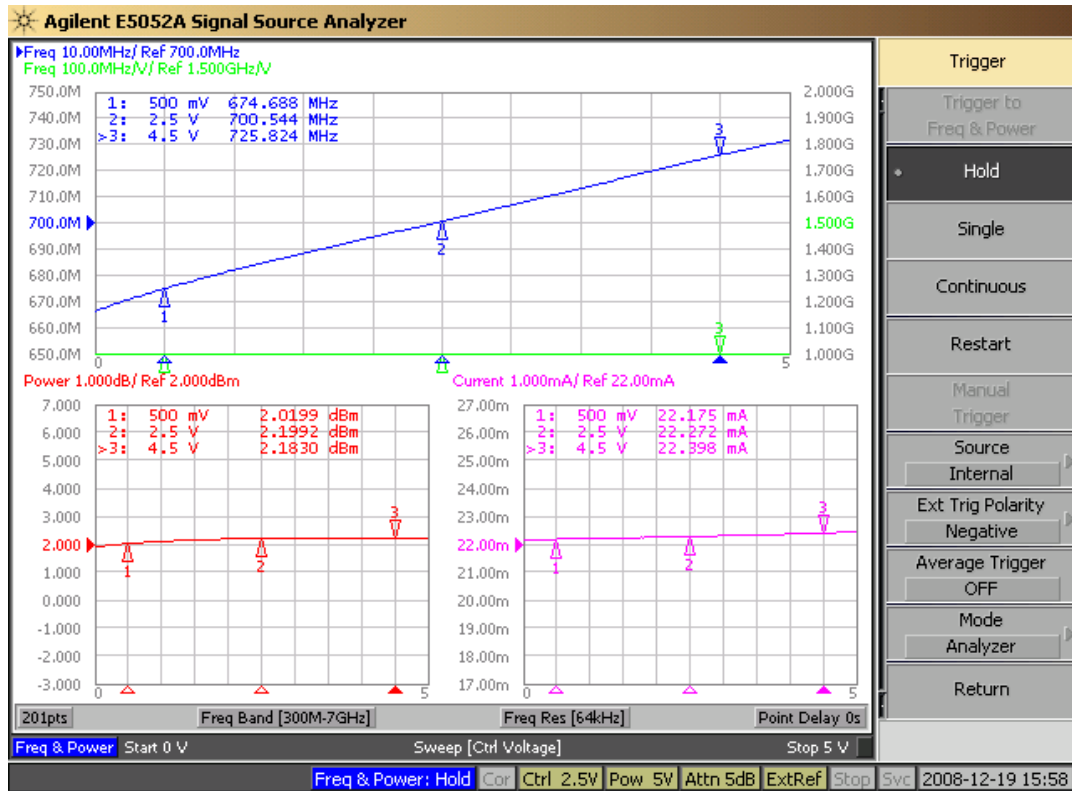

700MHz VCO Data Sheet

Output Frequency & Power

Phase Noise