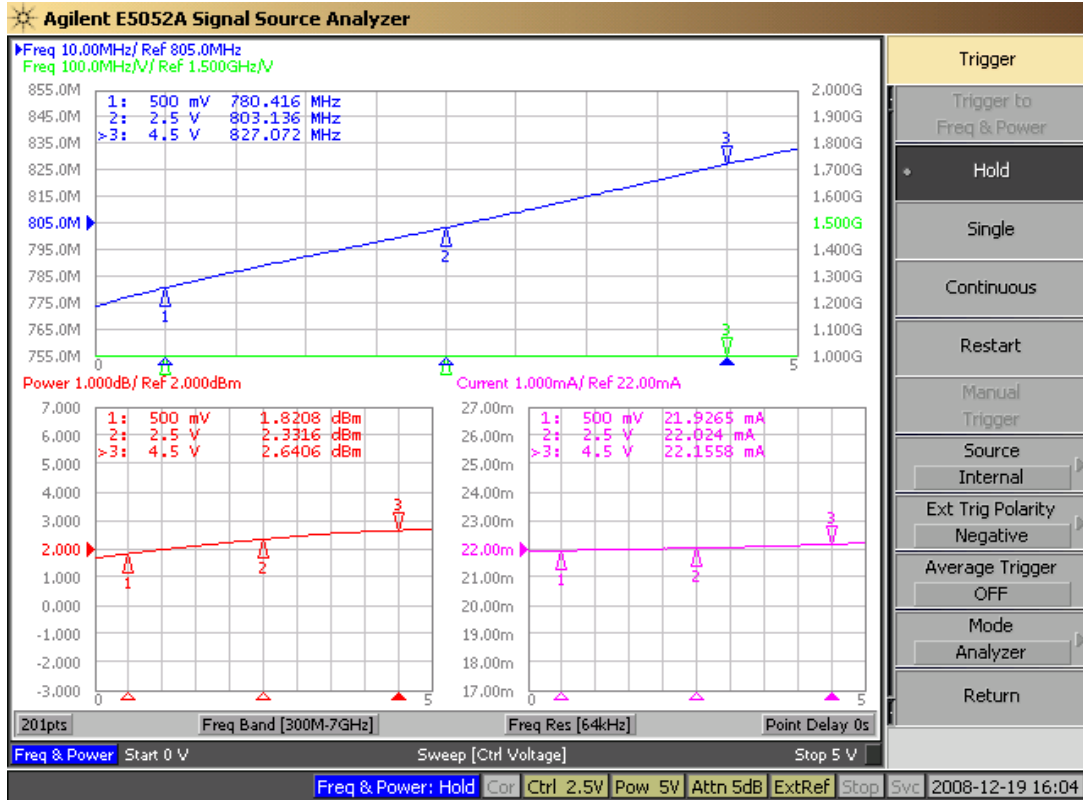

805MHz VCO Data Sheet

Output Frequency & Power

Phase Noise